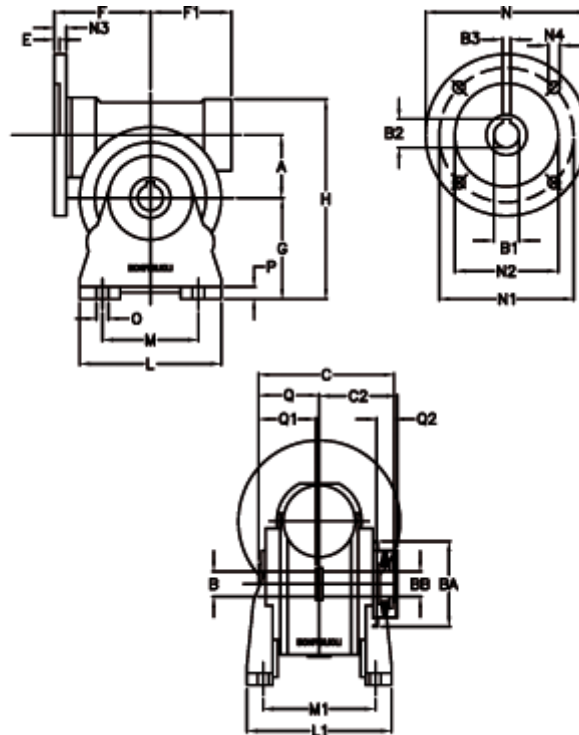

Article number: 390204902822316

Description: Worm Gear with Torque Limiter
VF 49-L1-A-28 P63B14

Measures

a = 49.50	C2 = 63,5	L1 = 124.0	O = 8.5
B = 25	Description = VF 49A-xx-63B14	m = 63	P = 12
B1 E7 = 11	E = 3.0	M1 = 98.5	Q = 51.0
B2 = 12.8	F = 70	N = 90	Q1 = 41
B3 H9 = 4	F1 = 63	N1 = 75	Q2 = 15
BA = 63	g = 82	N2 = 60	
BB H7 = 14	H = 162	N3 = 7.0	
C = 105	L = 110	N4 = 6	